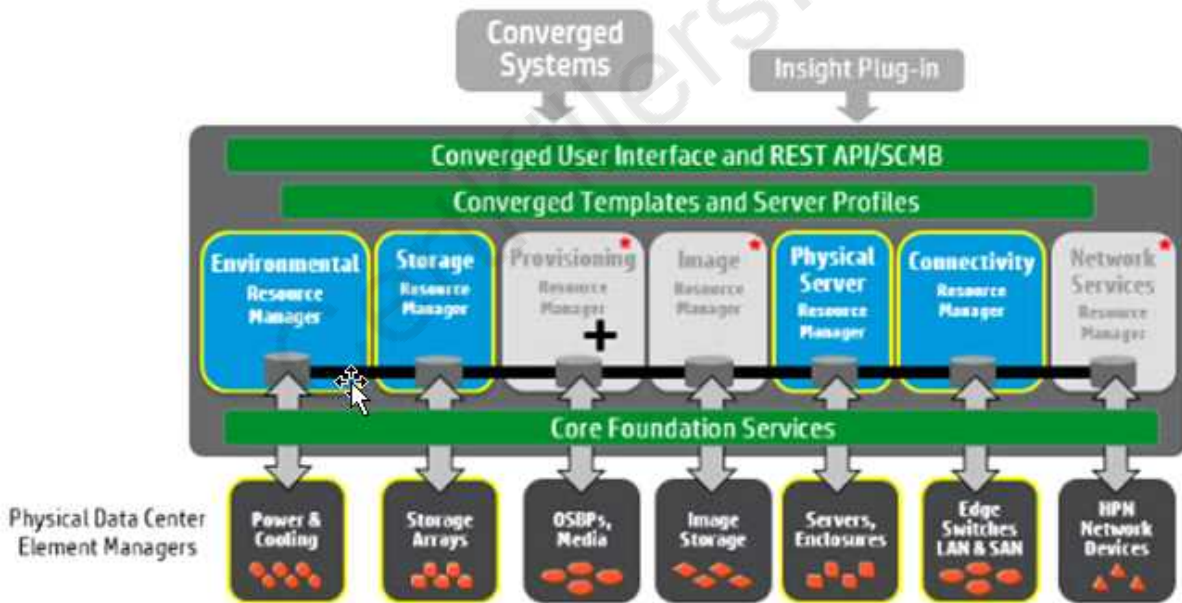

Question: 3

HOTSPOT

Point and click on the area of the graphic that identifies the area that the Microsoft System center uses to communicate with HPE One View.

Answer:

Insight Plug-in

Question: 4

HOTSPOT

Point and click on the area of the graphic that identifies the architectural layer that a storage administrator uses to communicate with the HPE OneView architecture.

Answer:

Converged User Interface and REST API/SCMB

Question: 5

You are attempting to add a supported DL rack server to HPE OneView. You have supplied the user credentials for the iLO.

Which object will HPE OneView use in its attempt to claim the rack server?

- A. iLO Remote insight Board Command Language (RIBCL)
- B. ipmanager binary large object (BLOB)
- C. ISKU Identifier
- D. VCMURL variable

Answer: B

Question: 6

Which part of HPE OneView's health monitor is responsible for translating incoming traps and sends notification messages to the Alert Service?