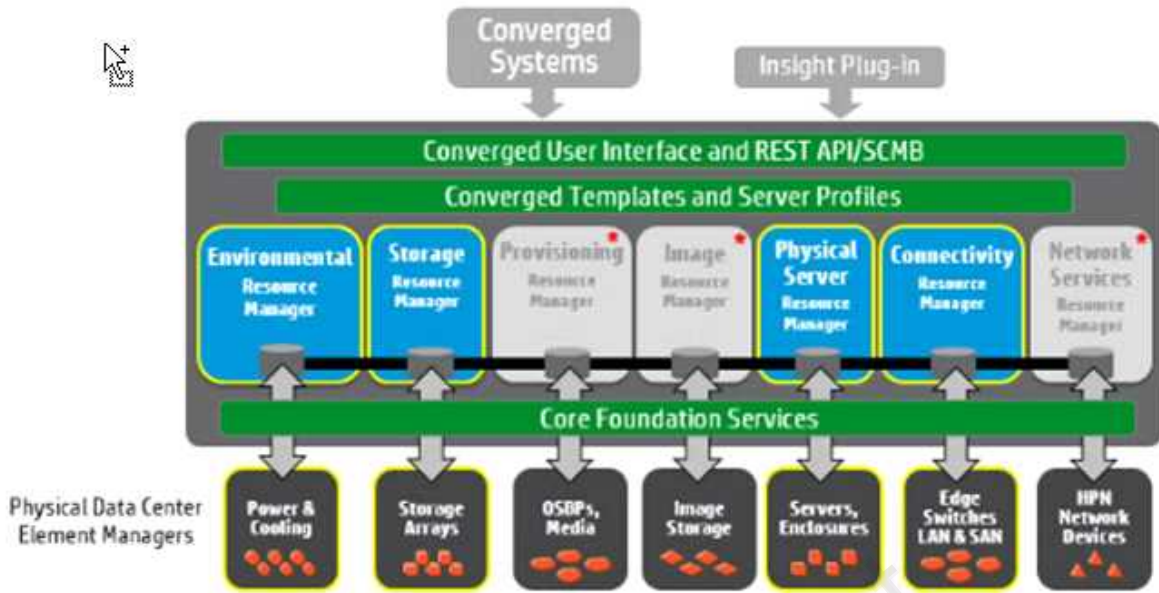

What does this error status indicate?

- A. A resource problem occurred.
- B. An incorrect client action was performed
- C. An incorrect programming function was called.
- D. A server problem occurred.

Answer: B

Question: 3

HOTSPOT

Point and click on the area of the graphic that identifies the area that the Microsoft System center uses to communicate with HPE One View.

Answer:

Insight Plug-in

Question: 4

HOTSPOT

Point and click on the area of the graphic that identifies the architectural layer that a storage administrator uses to communicate with the HPE OneView architecture.

Answer:

Converged User Interface and REST API/SCMB

Question: 5

You are attempting to add a supported DL rack server to HPE OneView. You have supplied the user credentials for the iLO.

Which object will HPE OneView use in its attempt to claim the rack server?

- A. iLO Remote insight Board Command Language (RIBCL)
- B. ipmanager binary large object (BLOB)
- C. ISKU Identifier
- D. VCMURL variable

Answer: B

Question: 6

Which part of HPE OneView's health monitor is responsible for translating incoming traps and sends notification messages to the Alert Service?