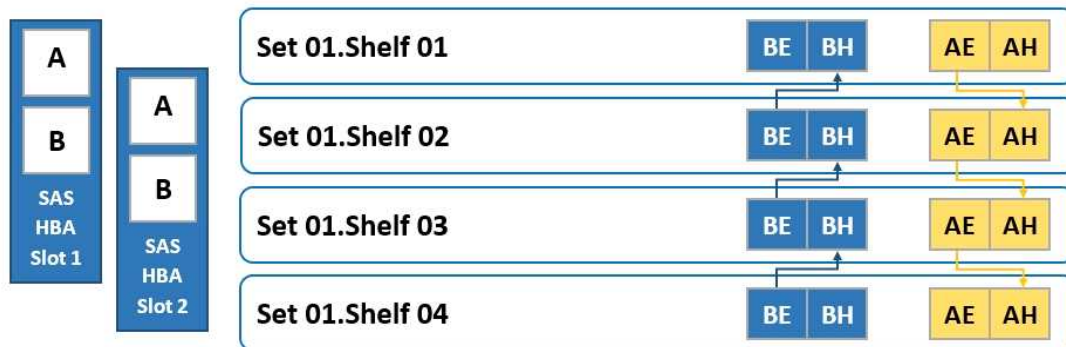

<https://www.certkillers.net>

Version: 4.0

Question: 1

Refer to the exhibit.

To which shelf and port should SAS HBA slot 1 port B be connected?

- A. Shelf 04 BH
- B. Shelf 01 BH
- C. Shelf 04 BE
- D. Shelf 01 BE

A technician is upgrading a DD9400 with a DS60 expansion shelf with 60 drives. In the GUI interface, only 30 drives are accessible.

What is causing these drives to be inaccessible?

- A. There are not enough cache drives on the DD9400 to support the extra capacity.
- B. A second SAS connection from DD9400 to DS60 is not activated.
- C. There are not enough spare drives.
- D. The capacity license applied is only for 30 drives.